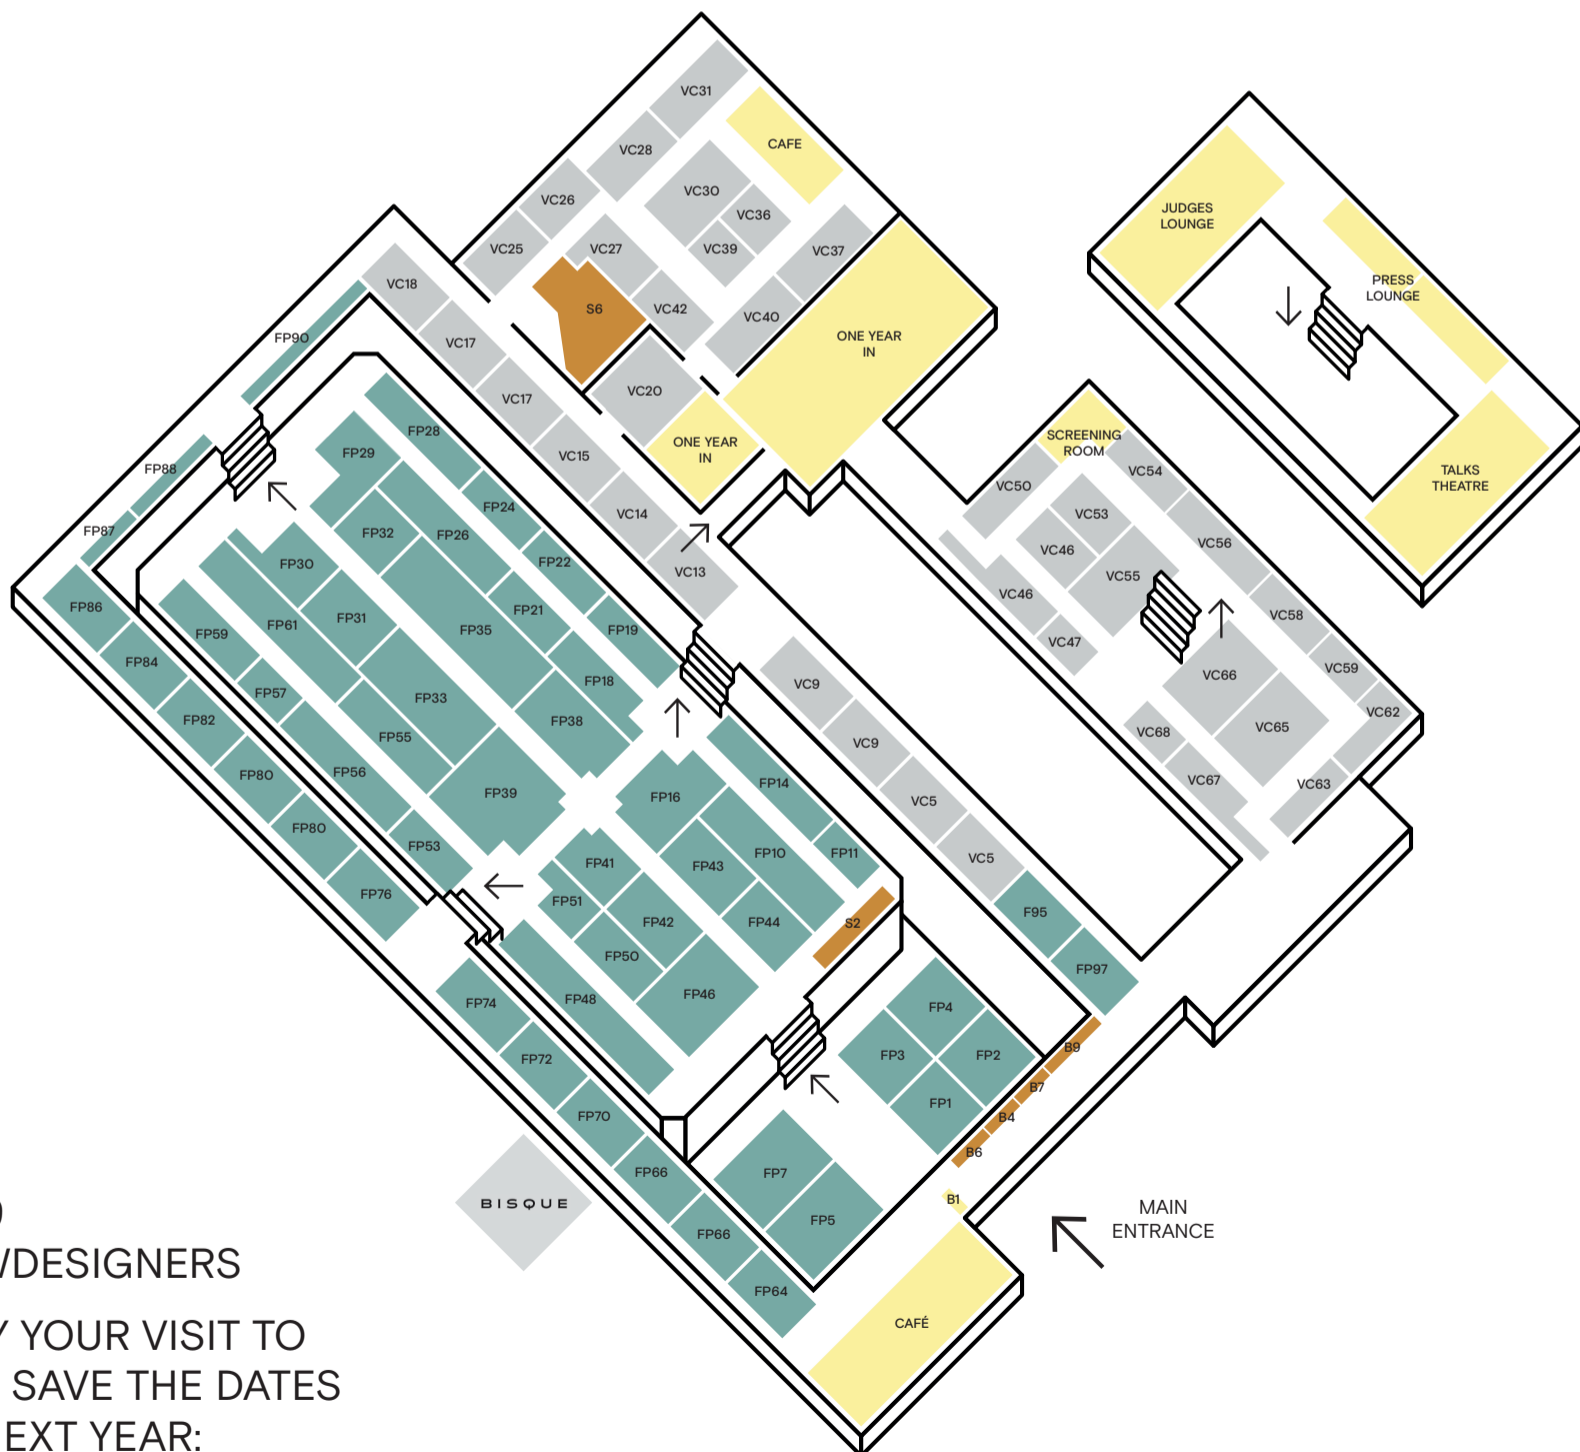

FURNITURE, PRODUCT SPATIAL & INDUSTRIAL DESIGN

FP95	BATH SPA UNIVERSITY	FP7	Northumbria University
FP10	COVENTRY UNIVERSITY	FP48	Nottingham Trent University
FP4	COVENTRY UNIVERSITY	FP50	Nottingham Trent University
FP64	COVENTRY UNIVERSITY	FP76	Ravensbourne University London
FP66	COVENTRY UNIVERSITY	FP1	Sheffield Hallam University
FP19	Aston University	FP61	Sheffield Hallam University
FP59	Birmingham City University	FP21	Solent University
FP26	Bournemouth University	FP22	Staffordshire University
FP46	Brunel University London	FP87	Strate School of Design
FP84	Bucks New University	FP39	University of Wales Trinity Saint David
FP33	Building Crafts College	FP18	Teesside University
FP24	Camberwell College of Arts, UAL	FP53	University for the Creative Arts, Rochester
FP41	De Montfort University	FP30	UCLAN, HBU
FP5	DJCAD, University of Dundee	FP88	UCLAN, HBU
FP80	DJCAD, University of Dundee	FP16	University of Brighton
FP90	Edinburgh College of Art	FP29	University of Brighton
FP14	Edinburgh Napier University	FP11	University of Derby
FP56	Falmouth University	FP82	University of Gloucestershire
FP57	Gray's School of Art, RGU	FP74	University Of Hertfordshire
FP55	Kingston School of Art, Kingston Uni	FP32	University of Huddersfield
FP86	Liverpool John Moores University	FP43	University of Leeds
FP51	London South Bank University	FP31	University of Lincoln
FP42	Loughborough University	FP72	University of Northampton
FP28	Manchester School of Art, MMU	FP38	University of Plymouth
FP70	Robinson House Studio	FP97	University of Plymouth
FP2	Middlesex University	FP44	University of Sussex
FP35	Northumbria University	FP3	UWE, Bristol

NEW DESIGNERS FLOOR PLAN

#ND19
@NEWDESIGNERS

ENJOY YOUR VISIT TO
ND19? SAVE THE DATES
FOR NEXT YEAR:

JULY 1-4
& JULY 7-11 →2020