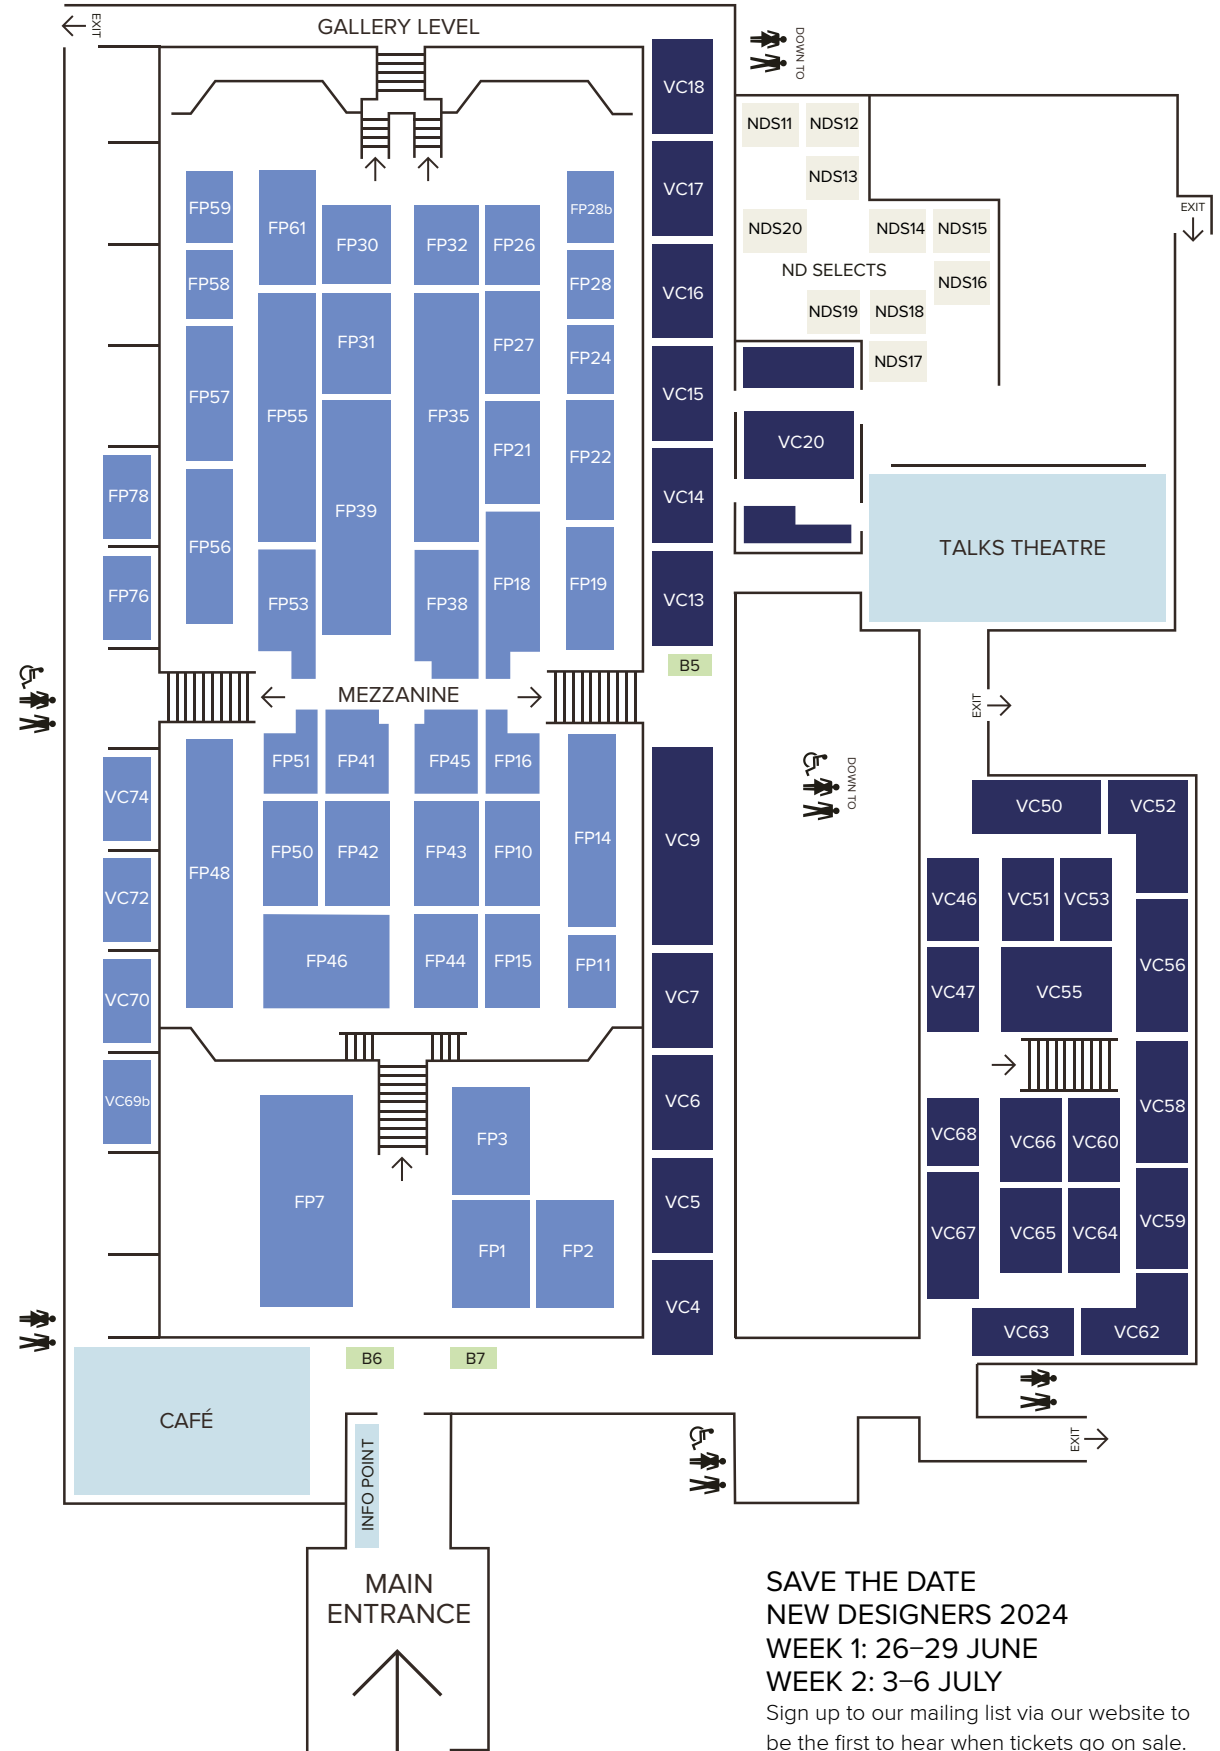

FURNITURE, PRODUCT & INDUSTRIAL DESIGN

- FP1 Sheffield Hallam University
- FP2 Sheffield Hallam University
- FP3 Middlesex University
- FP7 Northumbria University
- FP10 Gray's School of Art, RGU
- FP11 University of Plymouth
- FP14 Edinburgh Napier University
- FP15 Manchester School of Art
- FP16 Savannah College of Art
- FP18 Robinson House Studio
- FP19 Aston University
- FP21 Solent University
- FP22 Ravensbourne University
- FP24 London Metropolitan University
- FP26 Edinburgh College of Art
- FP27 Buckinghamshire New University
- FP28 York St John University
- FP28B UWTSD Swansea
- FP29A De Montfort University
- FP30 University of Central Lancashire
- FP31 Bath Spa University
- FP35 Northumbria University
- FP38 Bournemouth University
- FP39 University of Brighton
- FP41 De Montfort University
- FP42 Loughborough University
- FP43 University of Leeds
- FP44 University of Sussex
- FP45 University of Brighton
- FP46 Brunel University London
- FP48 Nottingham Trent University
- FP50 Nottingham Trent University
- FP51 London South Bank University
- FP53 University of Hertfordshire
- FP55 Kingston University
- FP56 Staffordshire University
- FP57 Staffordshire University
- FP58 London Metropolitan University
- FP59 Birmingham City University
- FP61 UWE Bristol
- FP76 Bath Spa University
- FP78 University of Northampton

INDUSTRY STANDS

- B5 Intellectual Property Office
- B6 Tomorrow Recruitment
- B7 Affinity

ND SELECTS

- NDS11 FLOD
- NDS12 Matkewalli
- NDS13 Salwa Alsaka
- NDS14 Lydia Manley-Leach
- NDS15 Mek & Fettle
- NDS16 Louise Bassou
- NDS17 CHICHOIMAO
- NDS18 Make Relief
- NDS19 Firth By Design
- NDS20 Burniture

SAVE THE DATE
 NEW DESIGNERS 2024
 WEEK 1: 26–29 JUNE
 WEEK 2: 3–6 JULY
 Sign up to our mailing list via our website to be the first to hear when tickets go on sale.